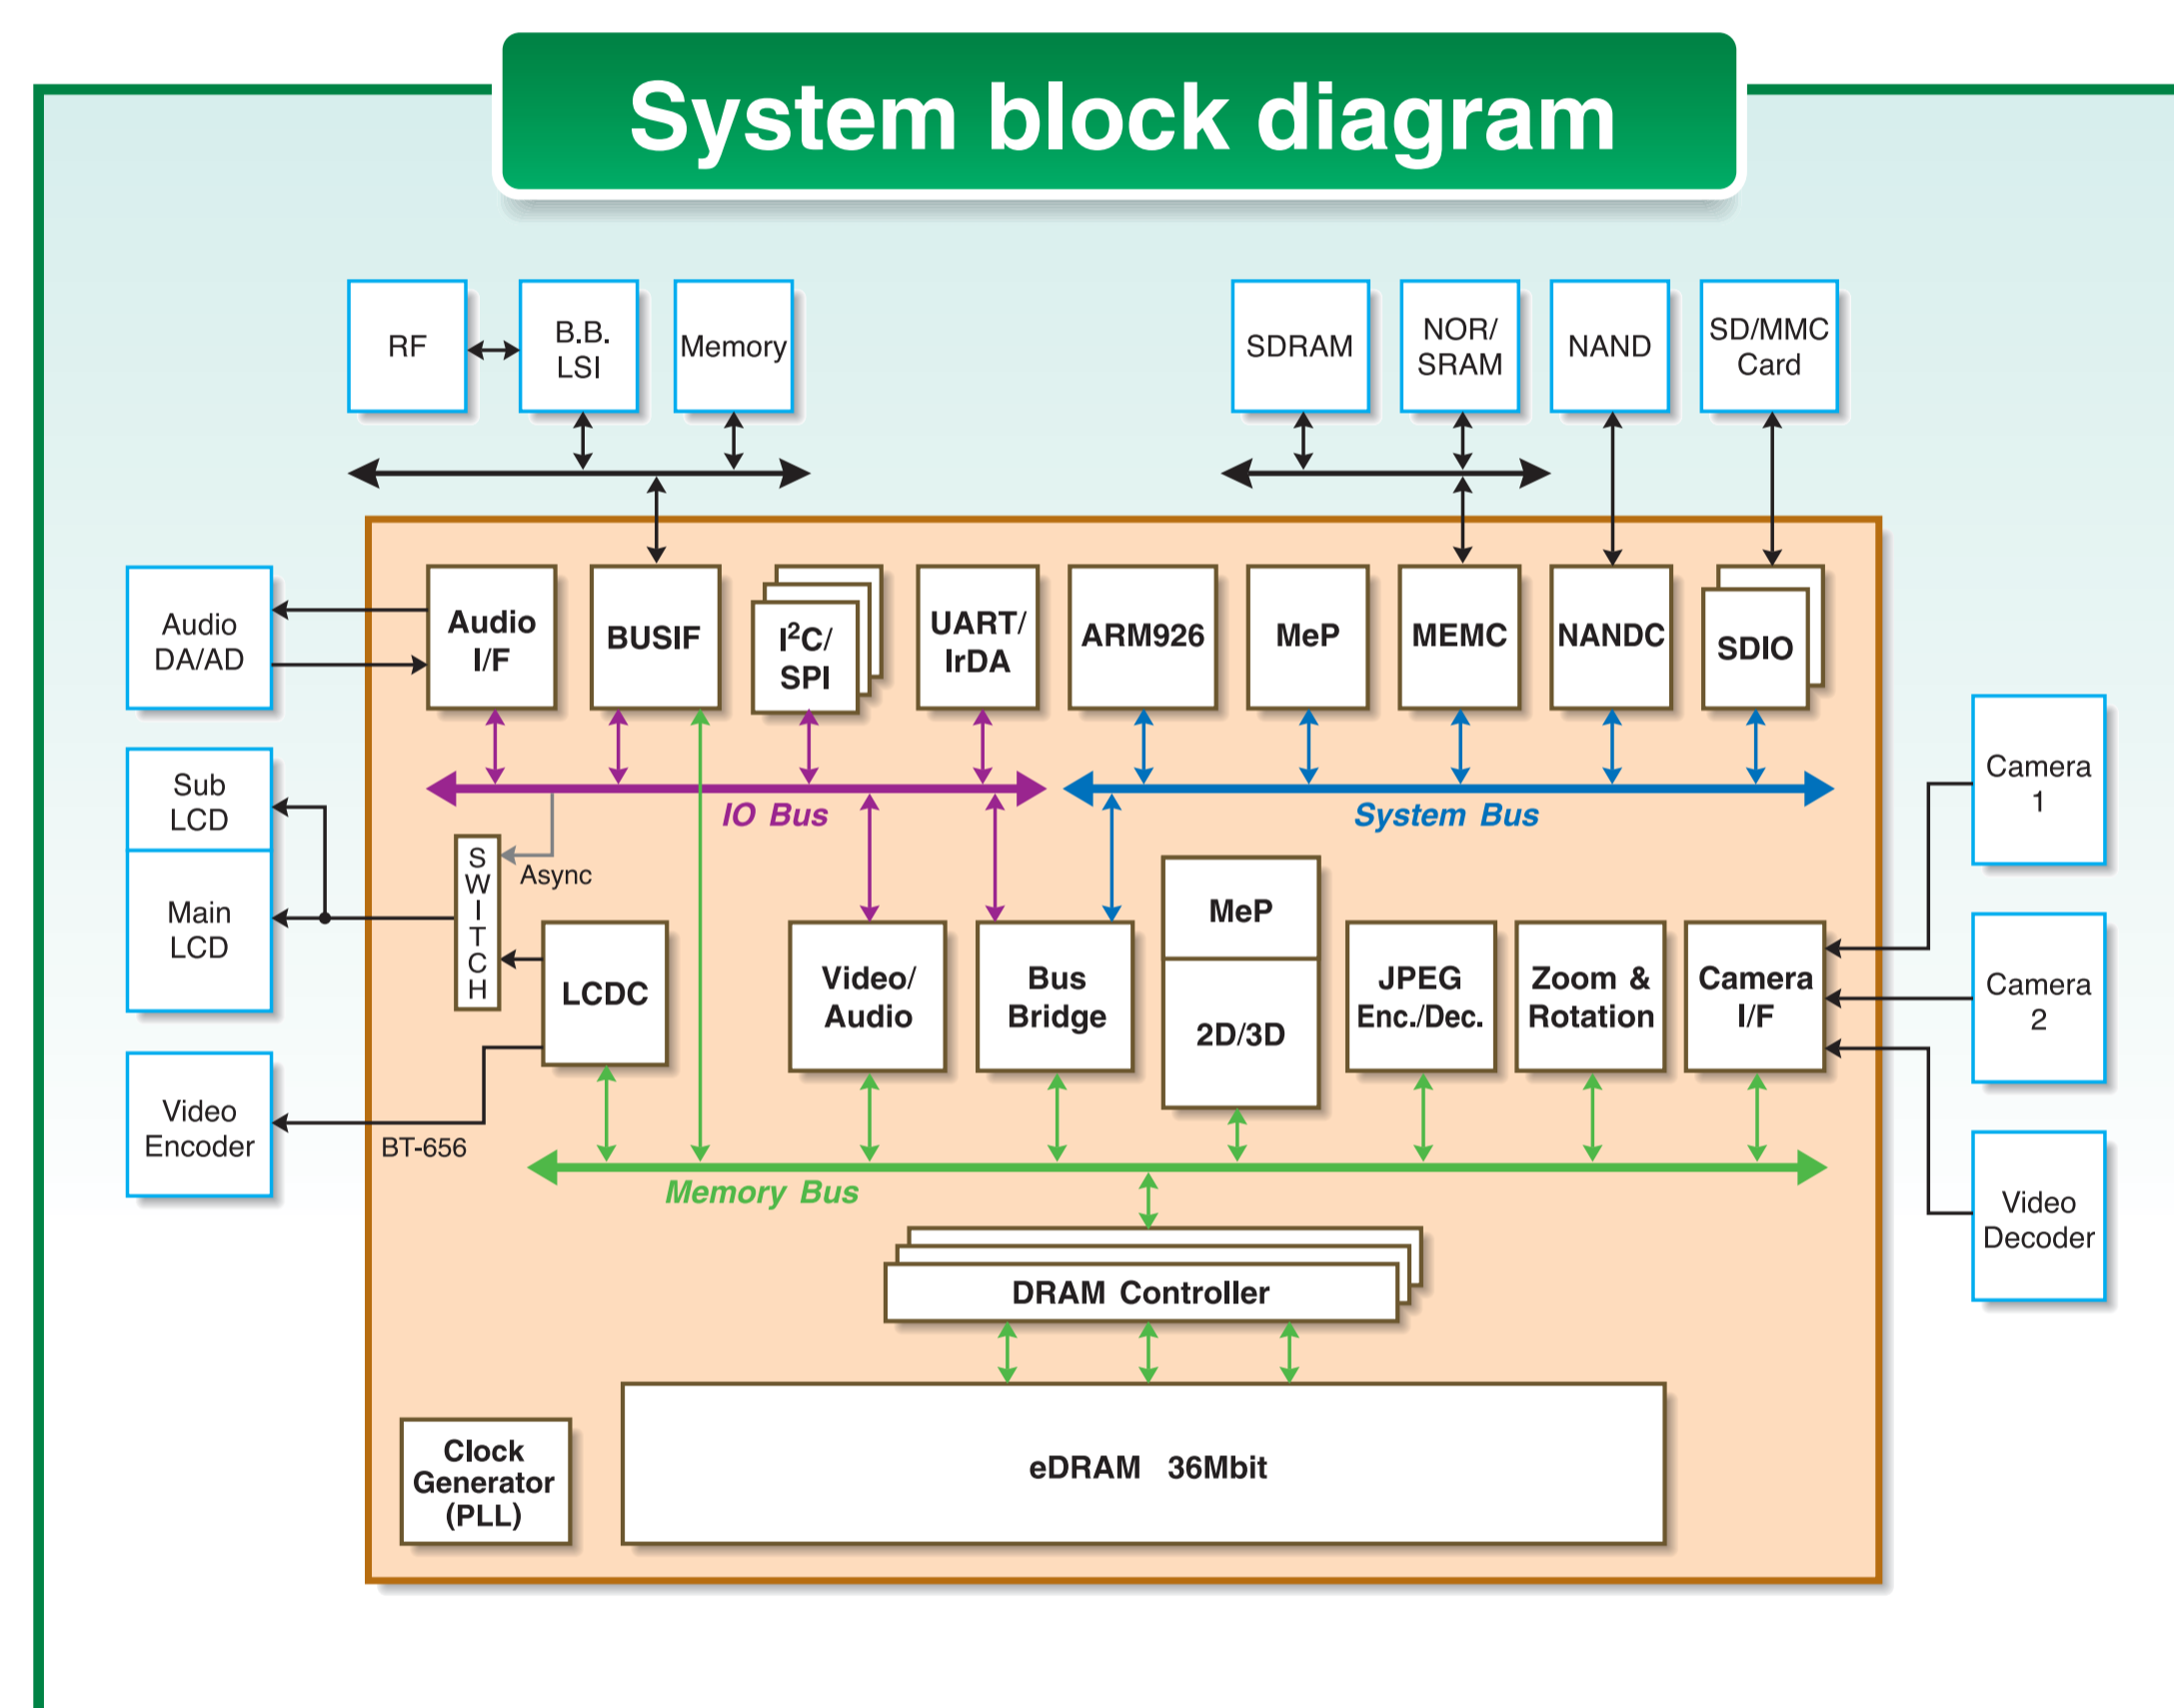

High-end Multimedia Processor for Mobile Terminals Mobile Turbo T5G

移动终端用高端多媒体处理器 Mobile Turbo T5G

Providing the multimedia functions required in high-end mobile terminals in a low power consumption

- Dedicated accelerators for smooth MPEG-4 movie recording and playback at VGA size
- Built-in H.264 decoding function for support of terrestrial digital broadcasts
- MeP and dedicated engines for 2D/3D graphics processing
- Large-capacity embedded DRAM is used for a low power and compact chip size
- Dedicated engines for JPEG and ZOOM for enabling 3-megapixel

以低功耗实现高端移动终端所必须的多媒体功能

- 通过专用的加速器,用VGA大小实现顺畅的MPEG-4动画录像播放
- 通过内置H.264解码功能,对应地面波数字播放
- MeP和专用引擎处理2D/3D图像
- 使用大容量的嵌入式DRAM,实现节省芯片空间和低耗电量
- 使用JPEG和ZOOM的专用引擎,实现300万像素

TOSHIBA HDN

东芝HDN

HDN : High Definition Network

Device technology that powerfully supports HDN.

东芝的元器件技术全力支持HDN。

Role of High-end Multimedia Processor for Mobile Terminal : T5G
移动终端用高端多媒体处理器T5G的功能

HDN elemental technology with advanced image processing LSIs for mobile phone multimedia

这项HDN基本技术与先进的图像处理LSI共同用于移动电话多媒体。

TOSHIBA
Leading Innovation >>>

领先·创新