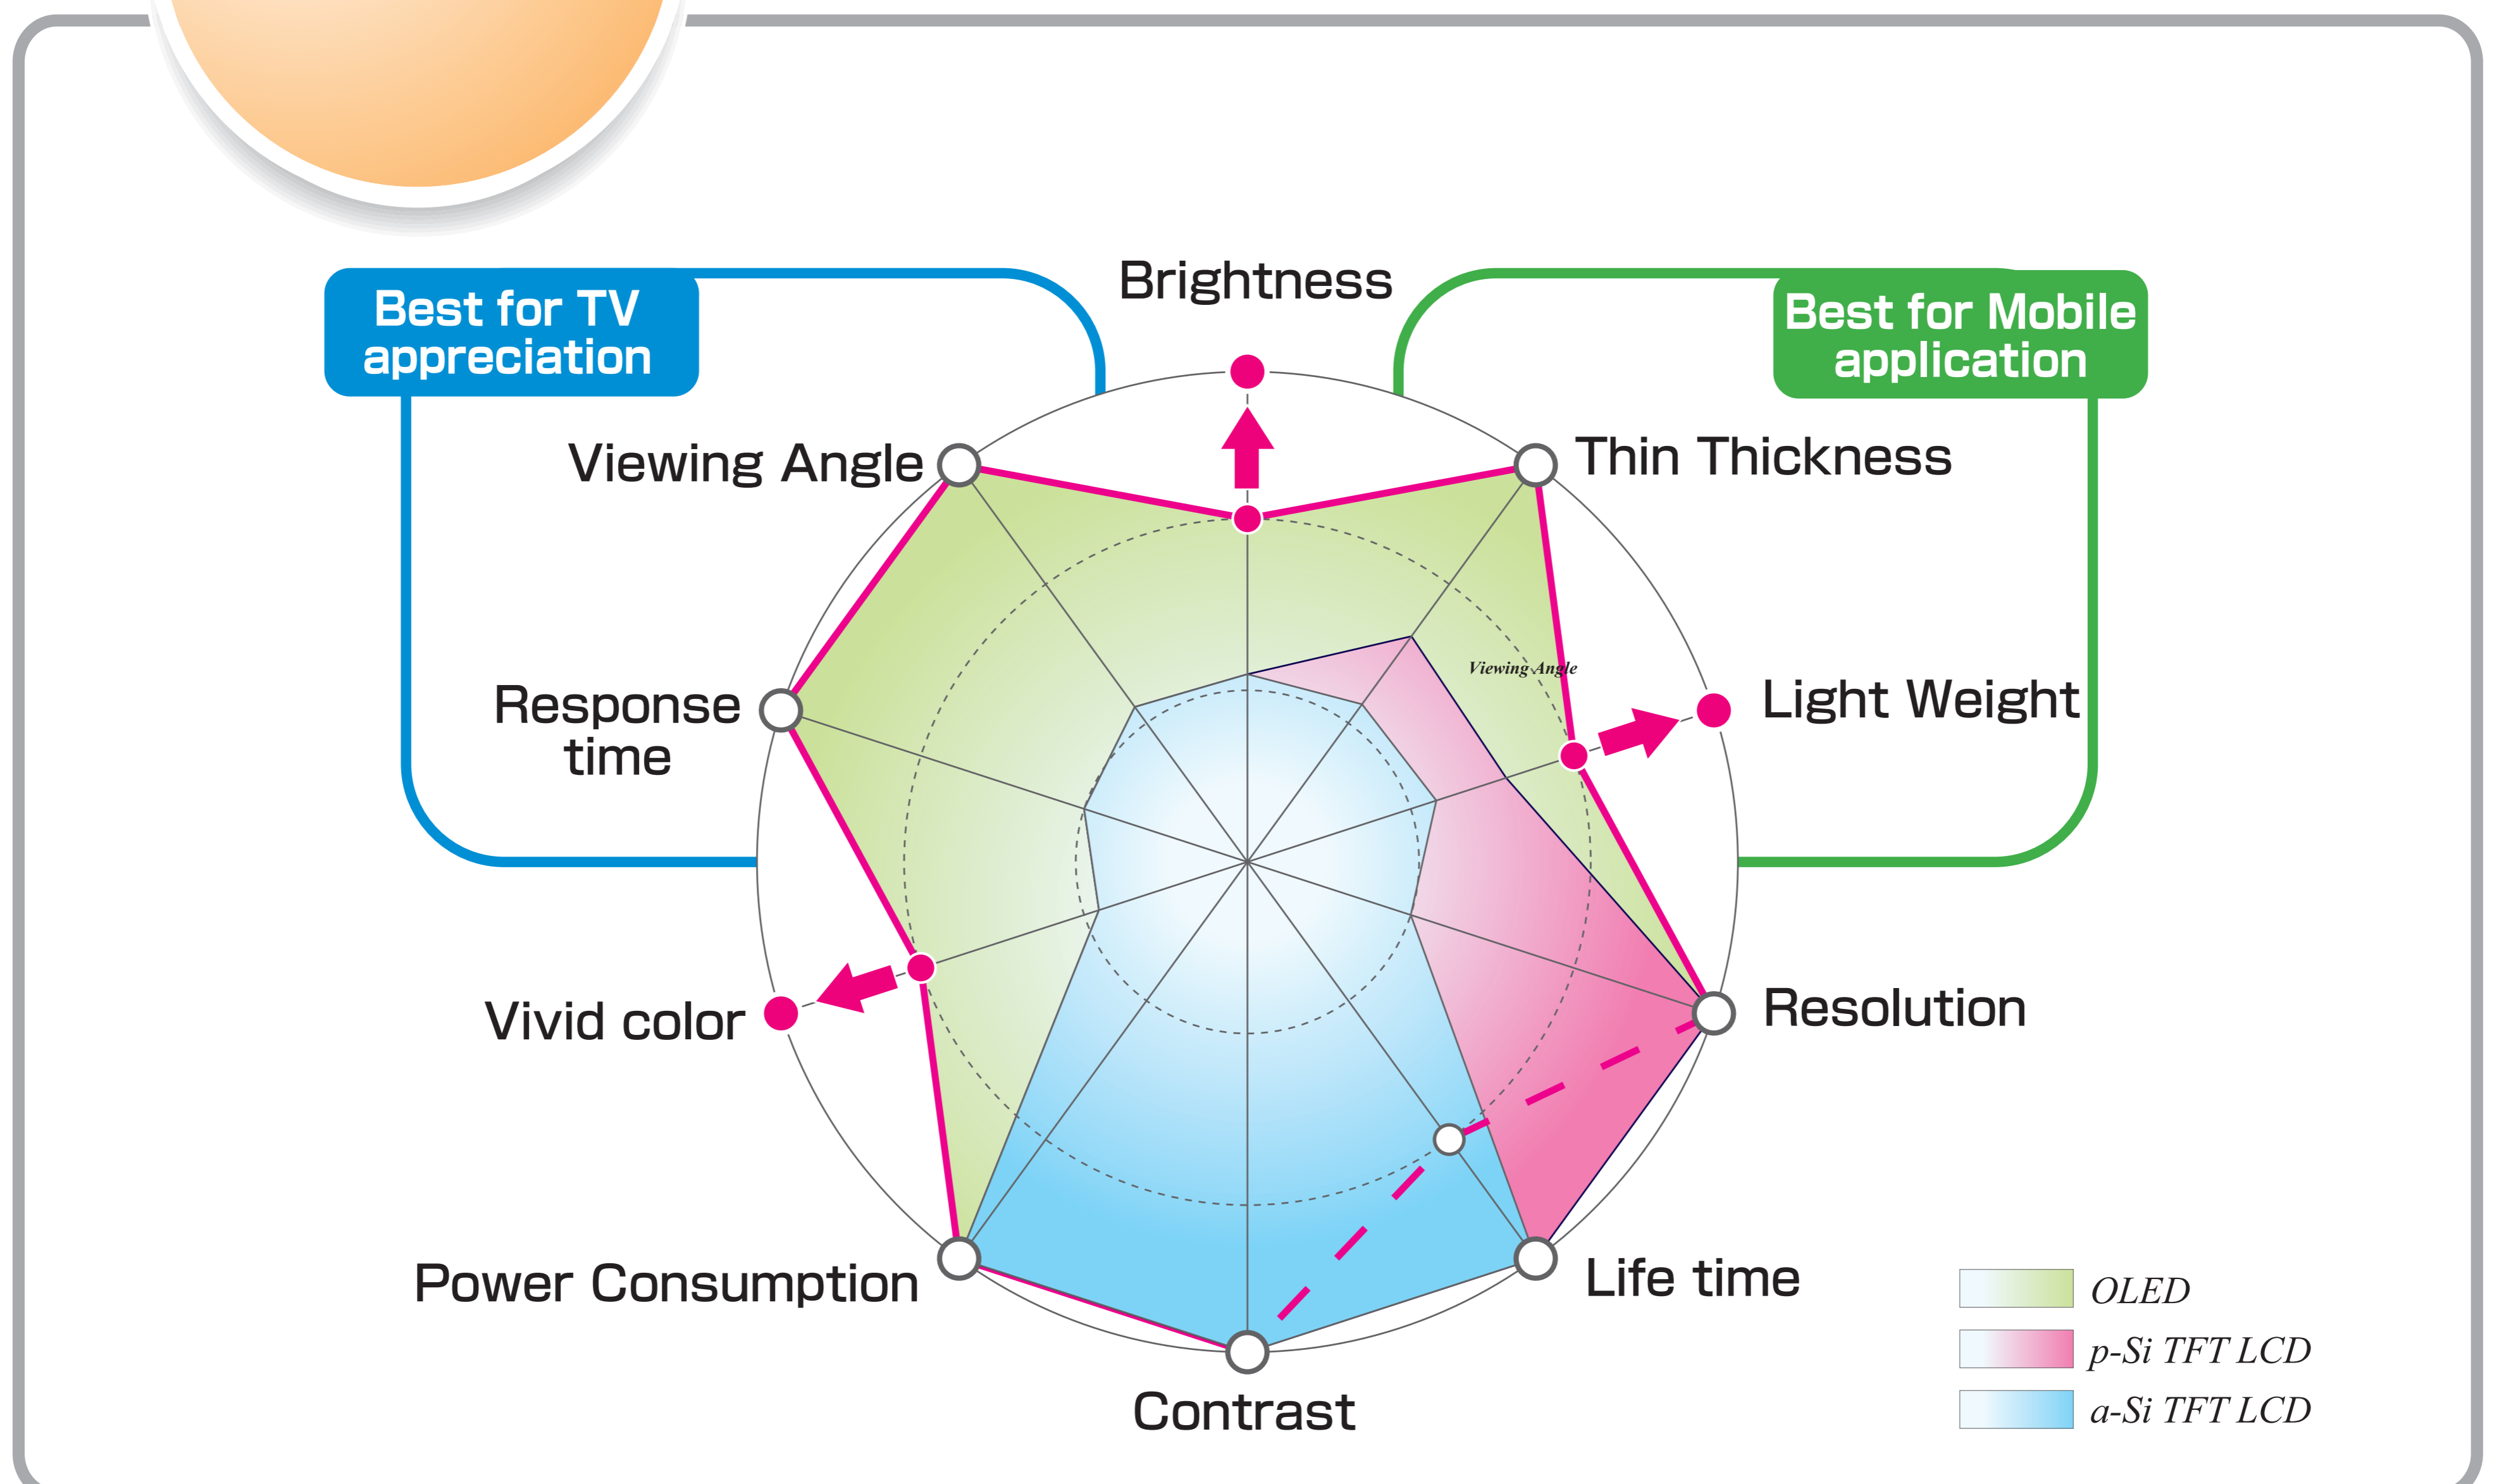

Organic LED Display

New type flat panel display. Organic LED display is light, slim, vivid and super high speed response display.

- Self light-emitting diode offers higher brightness and wider viewing angle than LCDs.
- High speed response time controlled by on & off to TFT in each pixels.
- This display is LTPS (Low Temperature poly-silicon) type. We can make more larger size for MP.

Features

※ The system and product names contained in this document are trademarks or registered trademarks of their respective companies