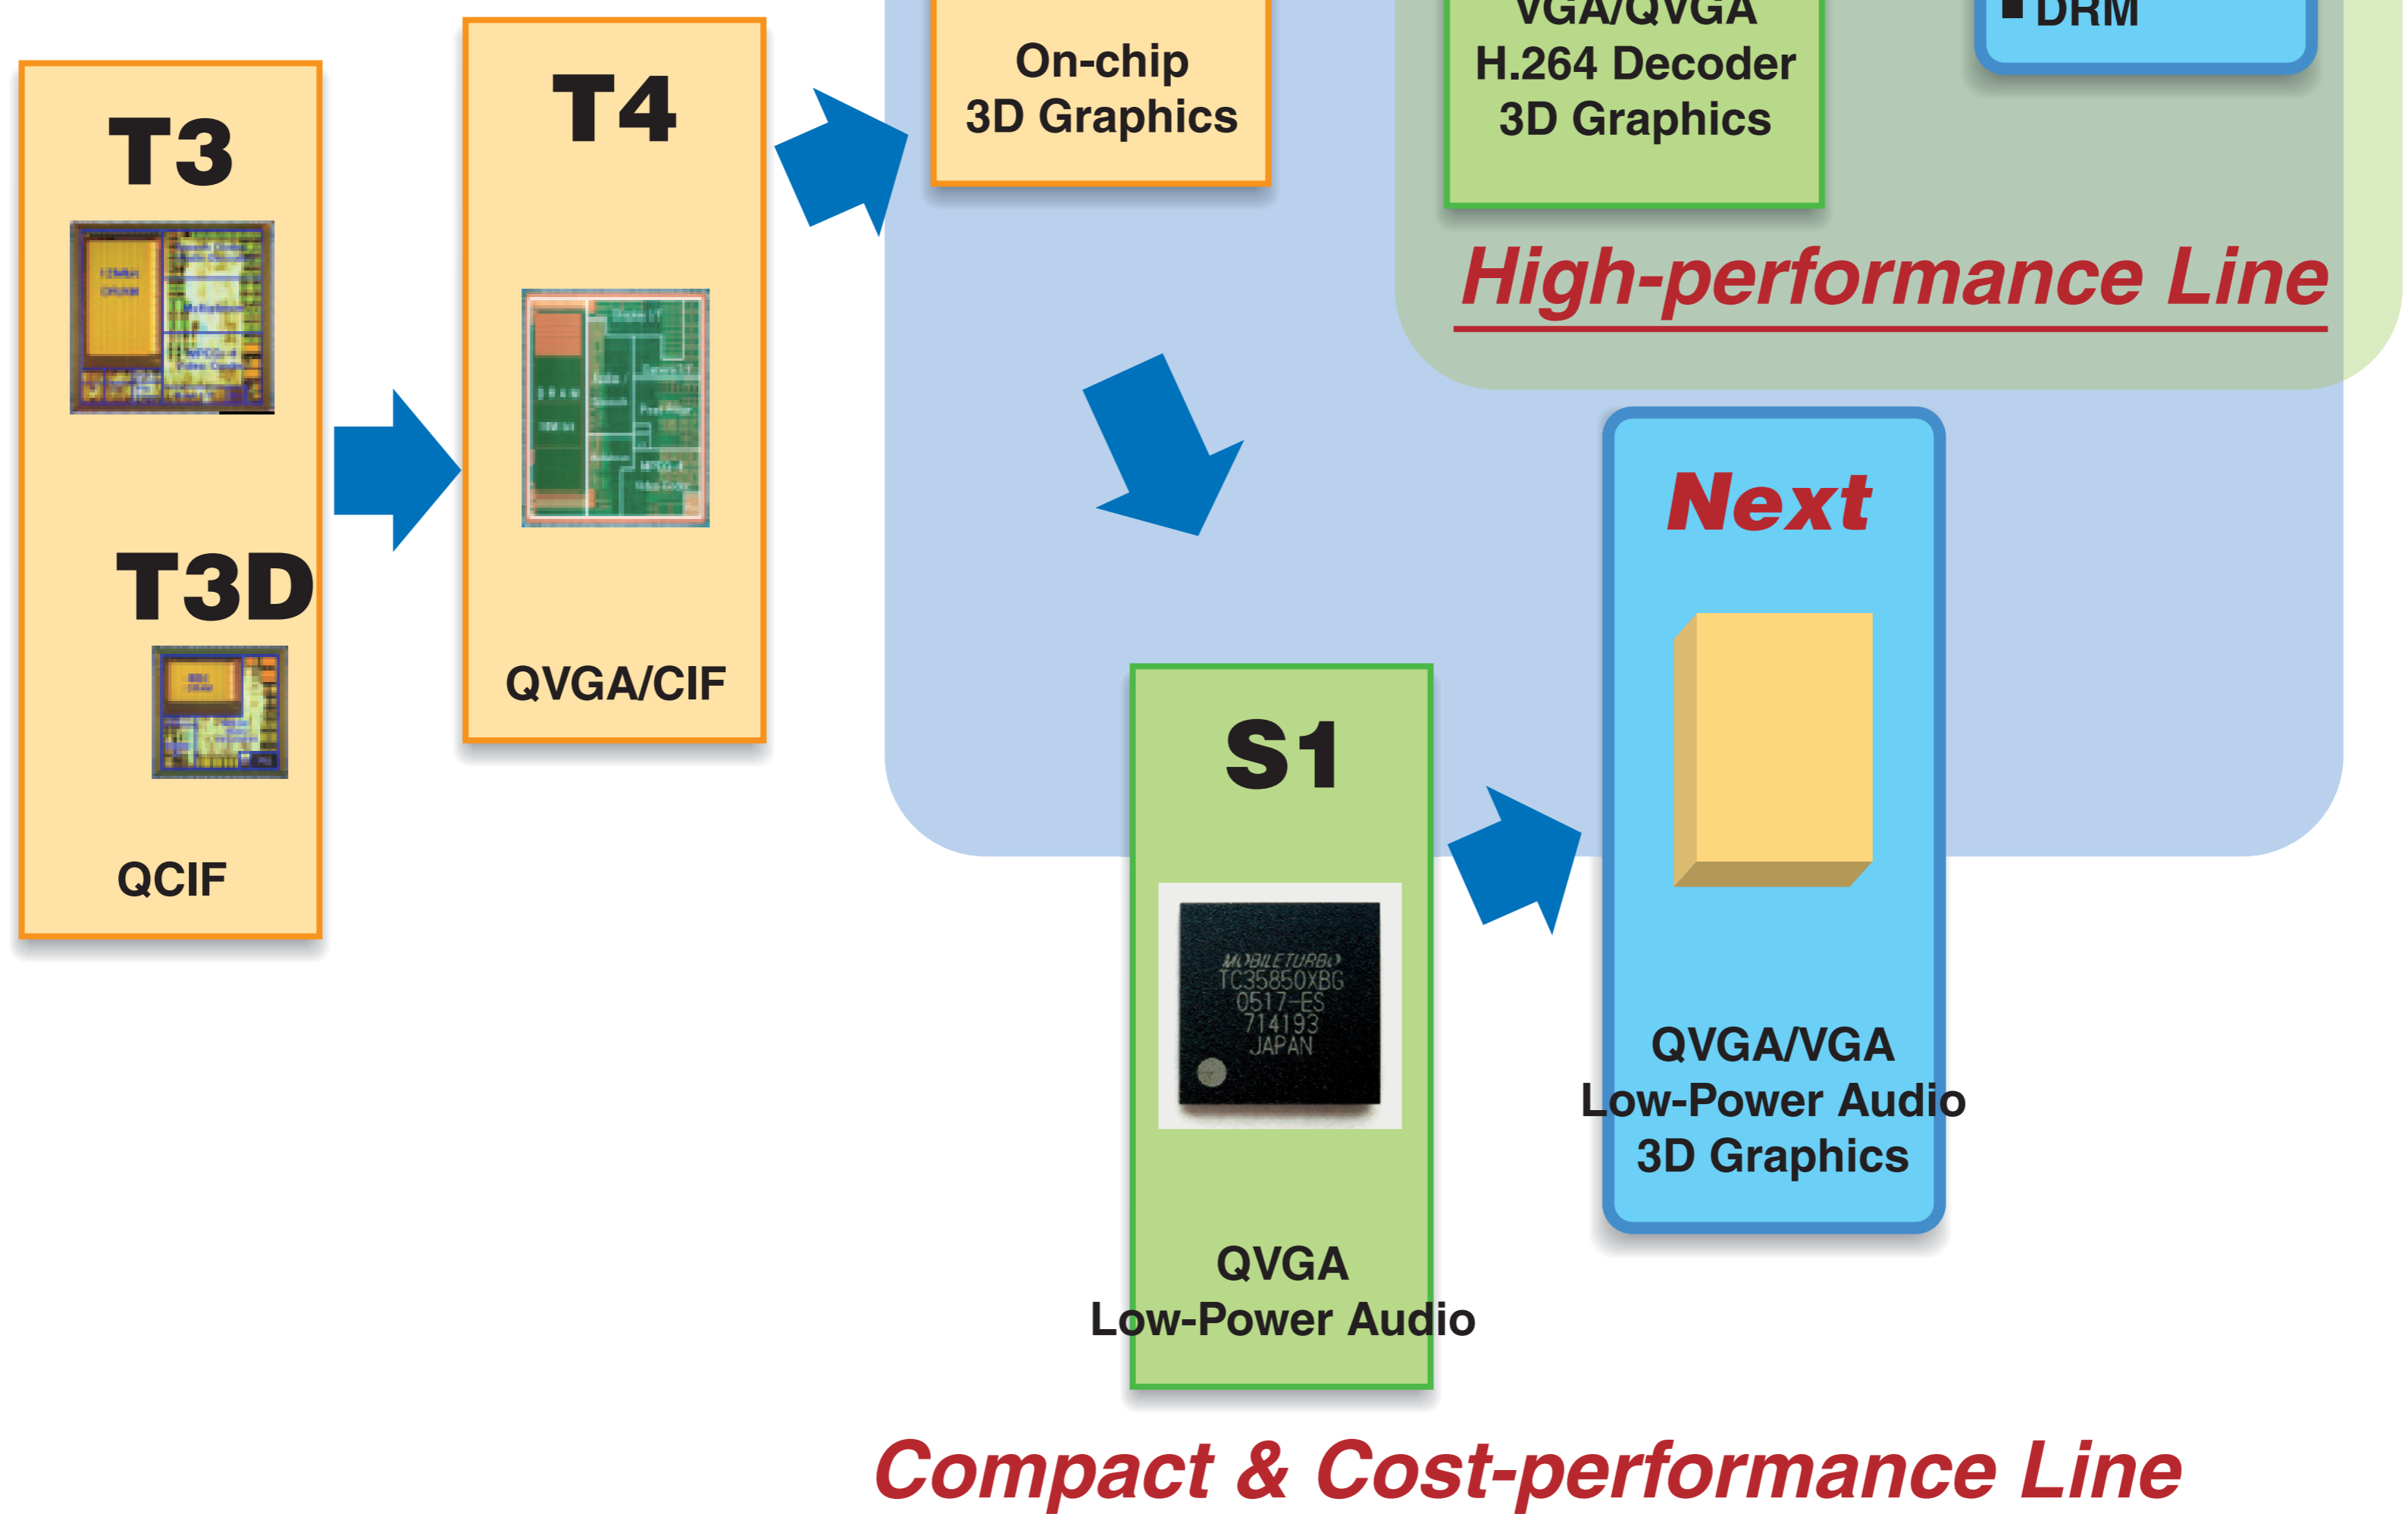

东芝多媒体应用处理器 MOBILETURBO

Toshiba Multimedia Processor: **MOBILETURBO**

Wide support for a broad range of multimedia functions

Roadmap

All products support recording and playback functions in MPEG-4.

This is our first product that incorporates a hardware-based graphics accelerator and MPEG movie recording and playback function for cell phones into a single chip.

'02 '03 '04 '05 '06 and after